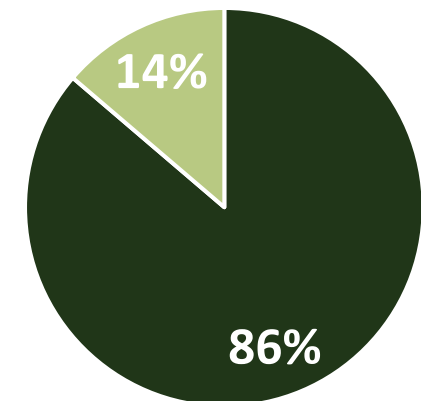

NORTH STATE JOBS

Job Postings by County (Jan. '22 – Mar. '22)

Butte	356
Del Norte	244
Lassen	73
Modoc	226
Nevada	277
Plumas	466
Shasta	365
Sierra	301
Siskiyou	216
Tehama	238
Trinity	228

*Note: employers could select more than one county for each job posting. This table includes each selection as reported by North State Jobs.

Job Postings by Job Type (Jan. '22 – Mar. '22)

Full-Time	1,019
Part-Time	295
Temporary	34
Seasonal	56
On-Call	0
Per Diem	0
Internship	0
Project-Based Position	0

*Note: employers could select more than one job type for each job posting. This table includes each selection as reported by North State Jobs.

Job Postings by Required Education (Jan. '22 – Mar. '22)

None	361
High School	561
Vocational Certificate	57
Associates Degree	98
Bachelor's Degree	110
Master's Degree	43

Job Postings by Pay Type

■ Hourly ■ Salary